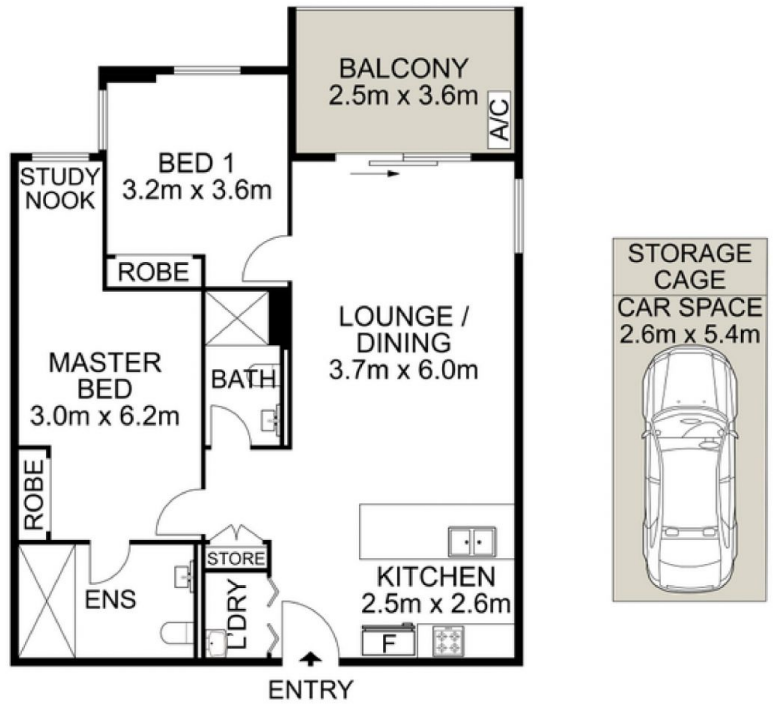

Majid Mokhtari
0400657657

0 1 2 3 4 5
Scale in metres. Indicative only. Dimensions are approximate.

DISCLAIMER: PLANS SHOWN ARE FOR MARKETING PURPOSES ONLY. ALL DIMENSIONS ARE APPROXIMATE AND NOT TO SCALE. THEY ARE SUBJECT TO ERRORS AND INACCURACIES AND NO LIABILITY WILL BE ACCEPTED. INTERESTED PARTIES SHOULD MAKE THEIR OWN INQUIRES.

C225/5 Adonis Avenue, Rouse Hill

OREA