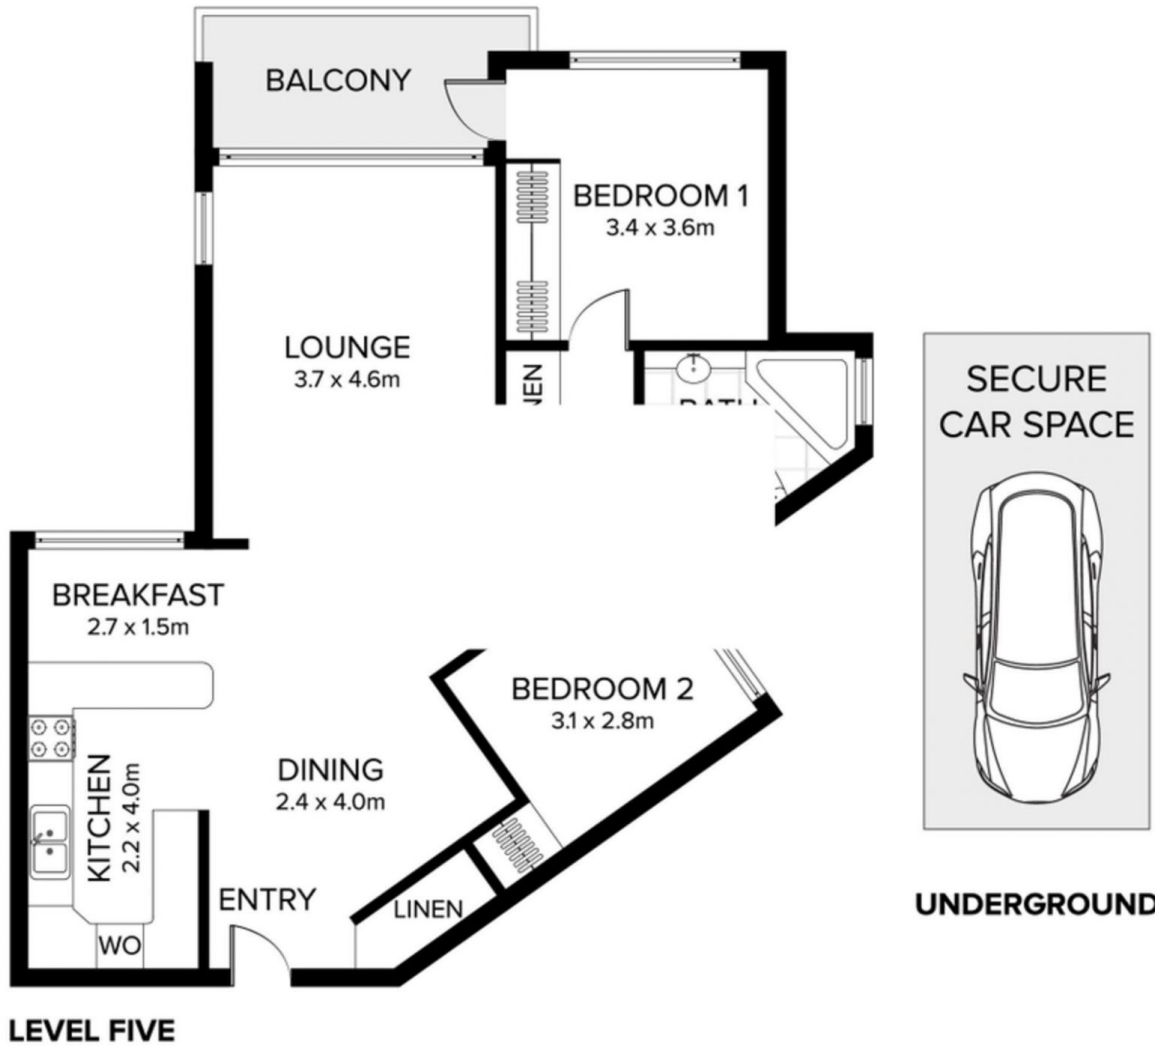

6B/45 Ocean Avenue Double Bay NSW

2  1  1 

Nestled in a serene setting, this exceptional apartment offers stunning, uninterrupted views across the sparkling waters of Double Bay to the lush ridges of Bellevue Hill. Immaculately presented with contemporary interiors, this apartment features distinct living and dining areas that flow seamlessly into an open-plan space, ideal for entertaining.

6B /45 OCEAN AVENUE DOUBLE BAY

DISCLAIMER: PLANS SHOWN ARE FOR PRESENTATION PURPOSES AND ARE NOT PART OF ANY LEGAL DOCUMENT. ALL MEASUREMENTS AND FIGURES ARE APPROXIMATE.